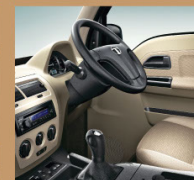

Excellent fuel efficiency

Low turning circle radius

Multiple seating options

Plug in window

Dual tone interiors

Ample luggage space

Dashboard

Crash tested

Reverse parking sensor

Dual AC

Rear wiper

CD and MP3 Player

Smiles guaranteed.

Inside here, it's pure happiness. The Spacious Interiors with 5, 7, and 8 seating options, flexible Luggage Space, the Independent Front Suspension, the 3 Link Coil Rear Suspension, the HVAC with Roof Mounted Dual AC and 12 Louvers for personalized cooling, all define new standards in comfort and luxury for this category. The icing on the cake is the Power Windows, Music System with CD/MP3 player, Keyless entry, 12 V Charging Points, 2 Glove Boxes, Digital clock, Driver Information System, Door Ajar Indicator, Sunvisor with Vanity Mirror, Internal Remote Adjustable Mirror, and a low floor for ease in stepping in and out of the vehicle.

Big on safety.

With the TATA Venture, safety is supreme. After all, protecting this rare breed of people, and their family, is imperative. Meeting the frontal crash norms, the TATA Venture ensures the safety of the driver and co-driver with thick A-pillars and Crumple Zones along with Three-stage Collapsible Steering Column. Every passenger is secured by Seat Belts, and Side Impact Beams. The vehicle has also passed the tough SMV SS American regulations for Roof Crush, and tests for Static Roll Over. Further adding to the sense of safety is the Reverse Guide System, High-illumination Headlamps for night driving, Fog Lamps, High Seating Position for better visibility, and Rear Wash, Wipe and Demister. The Engine Immobilizer completes the safety cover.